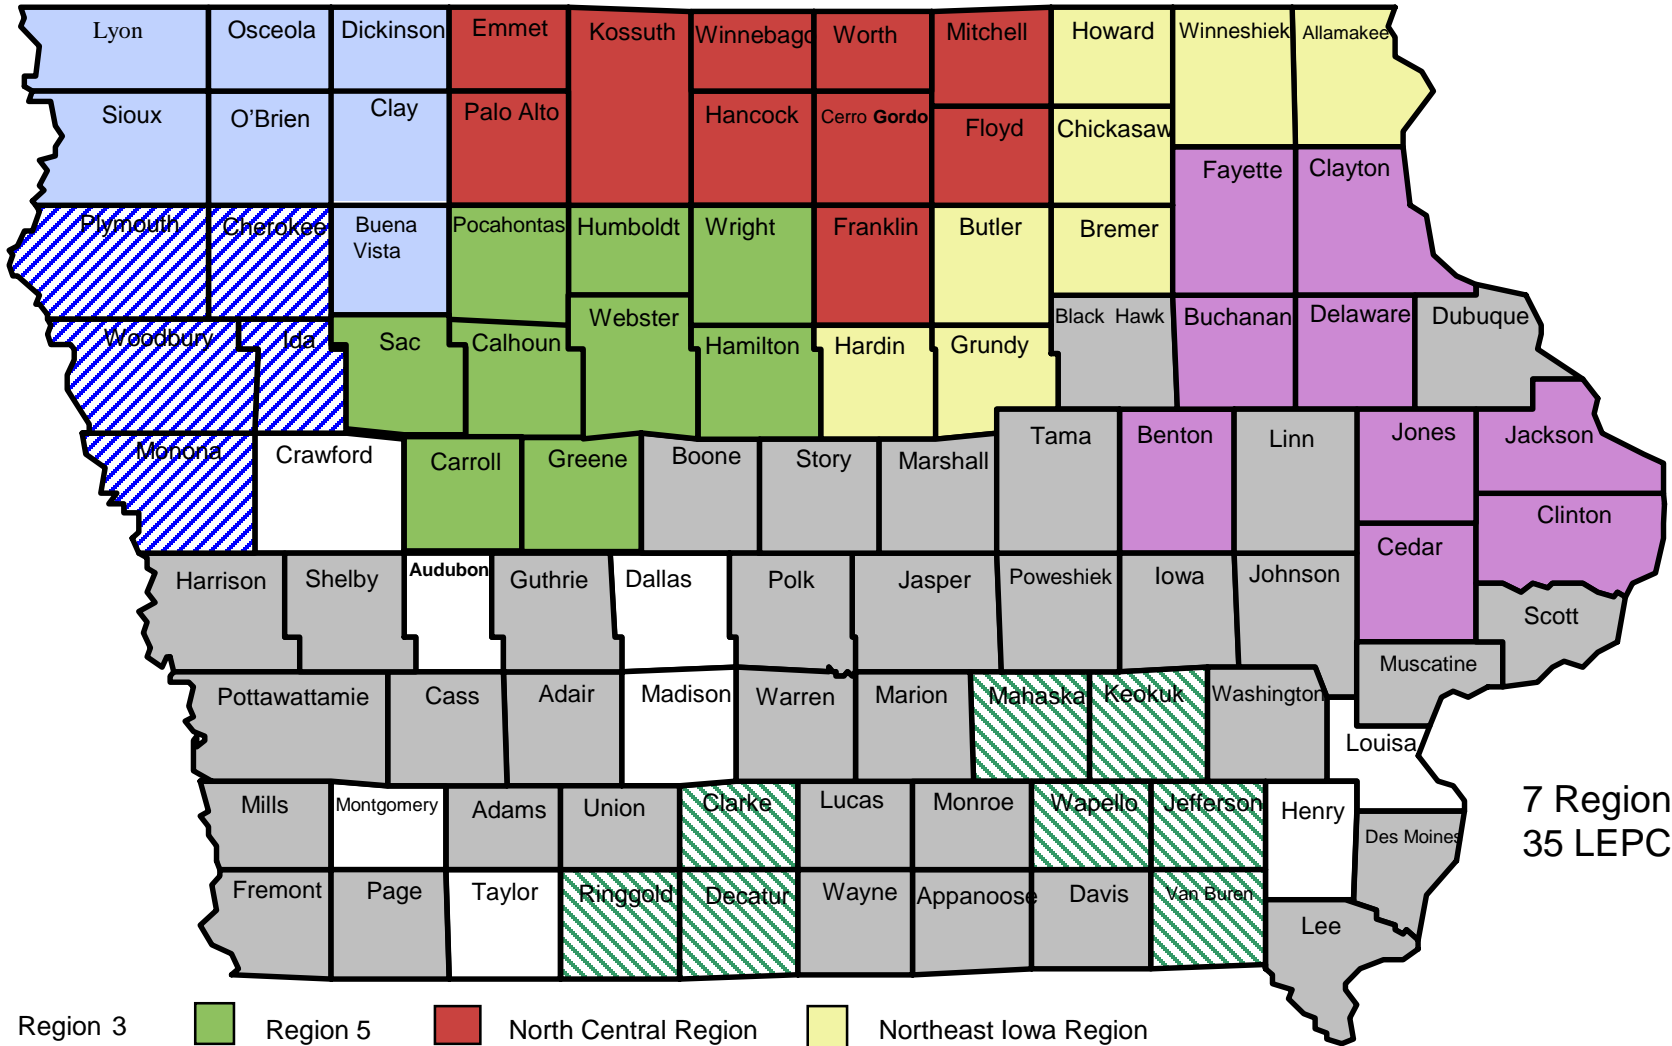

Iowa Regional & Local Emergency Planning Committees

7 Regions
35 LEPCs

- Region 3
- Region 5
- North Central Region
- Northeast Iowa Region
- Region 4
- Region 6
- Southern Iowa Region
- Stand Alone LEPCs